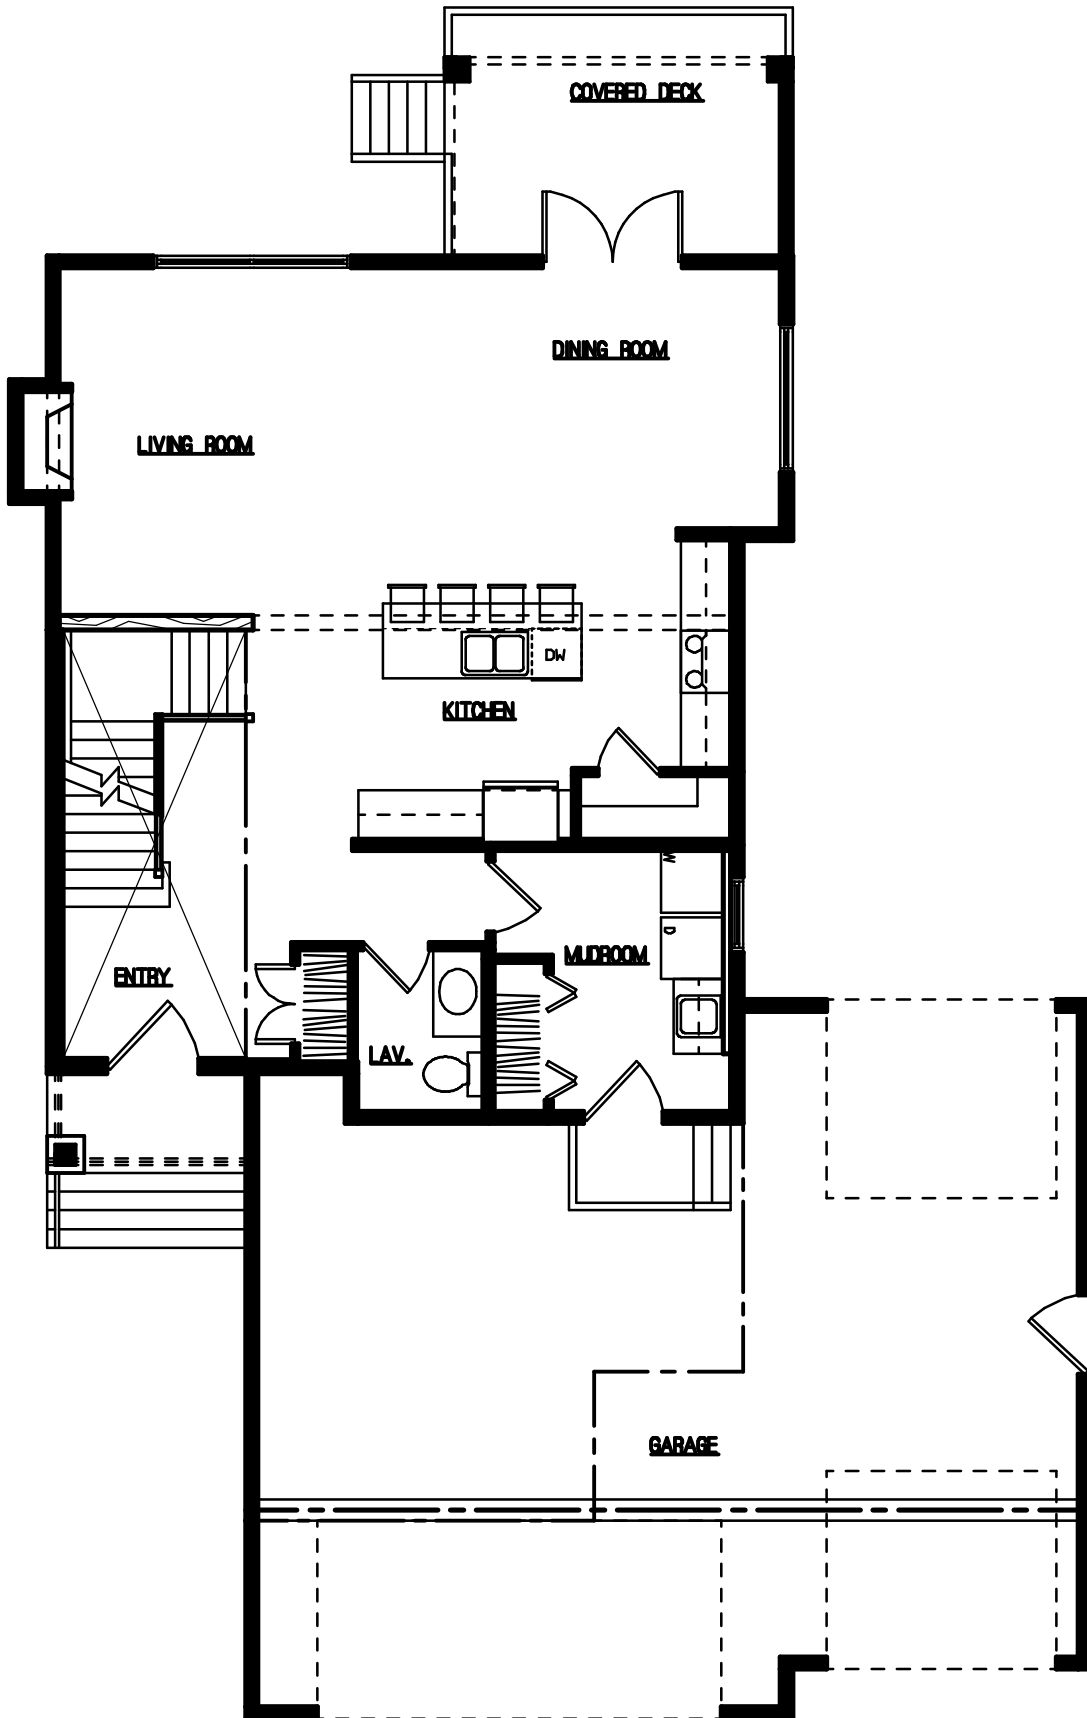

# The Quattro

FRONT ELEVATION - 2107 SQ FT

**EXECUTIVE**  
HOME BUILDERS  
EST. 1976

# The Quattro

MAIN FLOOR - 979 SQ FT

GARAGE - 870 SQ FT

**EXECUTIVE**  
HOME BUILDERS  
EST. 1976

# The Quattro

SECOND FLOOR - 1128 SQ FT

**EXECUTIVE**  
HOME BUILDERS  
EST. 1976